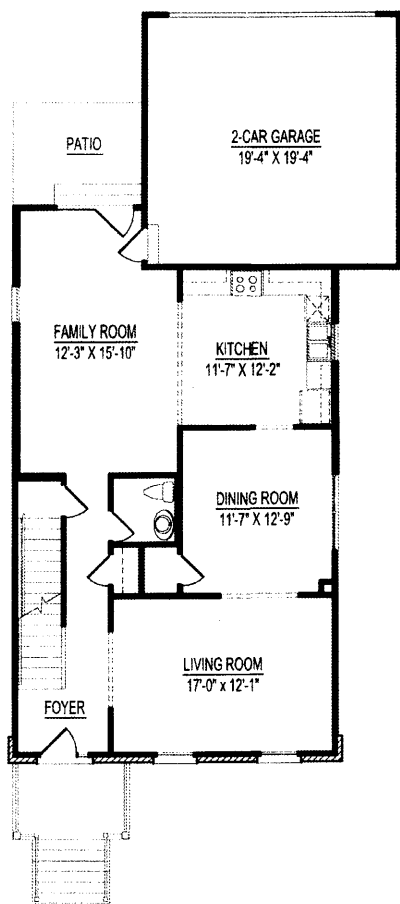

# Keystone Place

PHASE II

presenting

## — THE LAFAYETTE —

featuring:

- 1940 Square Feet
- 4 Generous Bedrooms
- 2.5 Bathrooms
- 2<sup>ND</sup> Floor Master Bedroom Suite w/Private Full Bath
- 2-car Attached Garage
- Large Family Room on Main Level

FIRST FLOOR

SECOND FLOOR

Artist rendering may vary in precise detail from actual construction. All dimensions are approximate and vary with model and elevation shown. Pyramid Construction, in an effort to improve its product, reserves the right to make changes without notice.