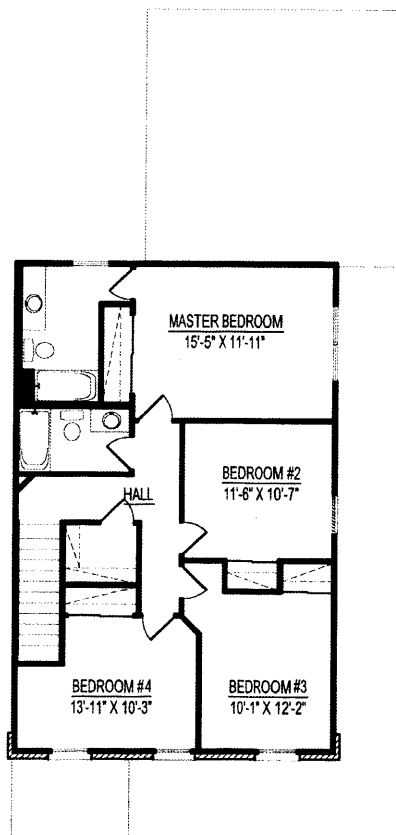

## — THE LAFAYETTE —

featuring:

- 1940 Square Feet
- 4 Generous Bedrooms
- 2.5 Bathrooms
- 2<sup>ND</sup> Floor Master Bedroom Suite w/Private Full Bath
- 2-car Attached Garage
- Large Family Room on Main Level

FIRST FLOOR

SECOND FLOOR

Artist rendering may vary in precise detail from actual construction. All dimensions are approximate and vary with model and elevation shown. Pyramid Construction, in an effort to improve its product, reserves the right to make changes without notice.