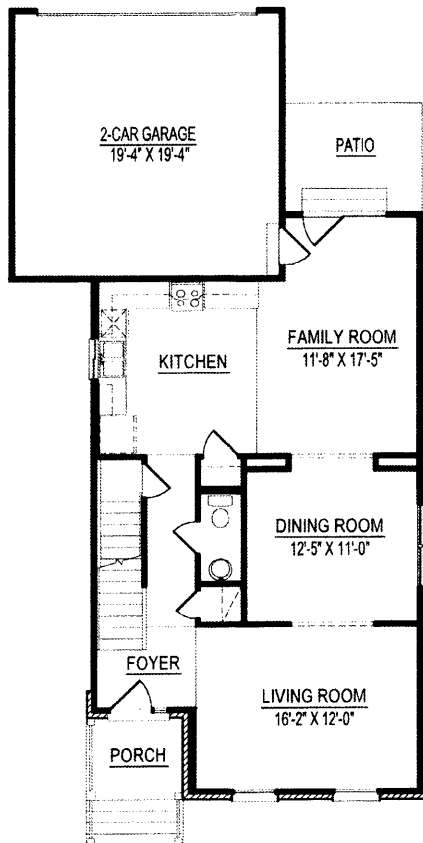

Keystone Place

PHASE II

presenting

—THE EADS—

featuring:

- 1864 Square Feet
- 3 Spacious Bedrooms
- 2.5 Bathrooms
- 2ND Floor Master Bedroom Suite w/Private Full Bath
- 2-car Attached Garage
- Large Family room on 1st Floor

FIRST FLOOR

SECOND FLOOR

Artist rendering may vary in precise detail from actual construction. All dimensions are approximate and vary with model and elevation shown. Pyramid Construction, in an effort to improve its product, reserves the right to make changes without notice.